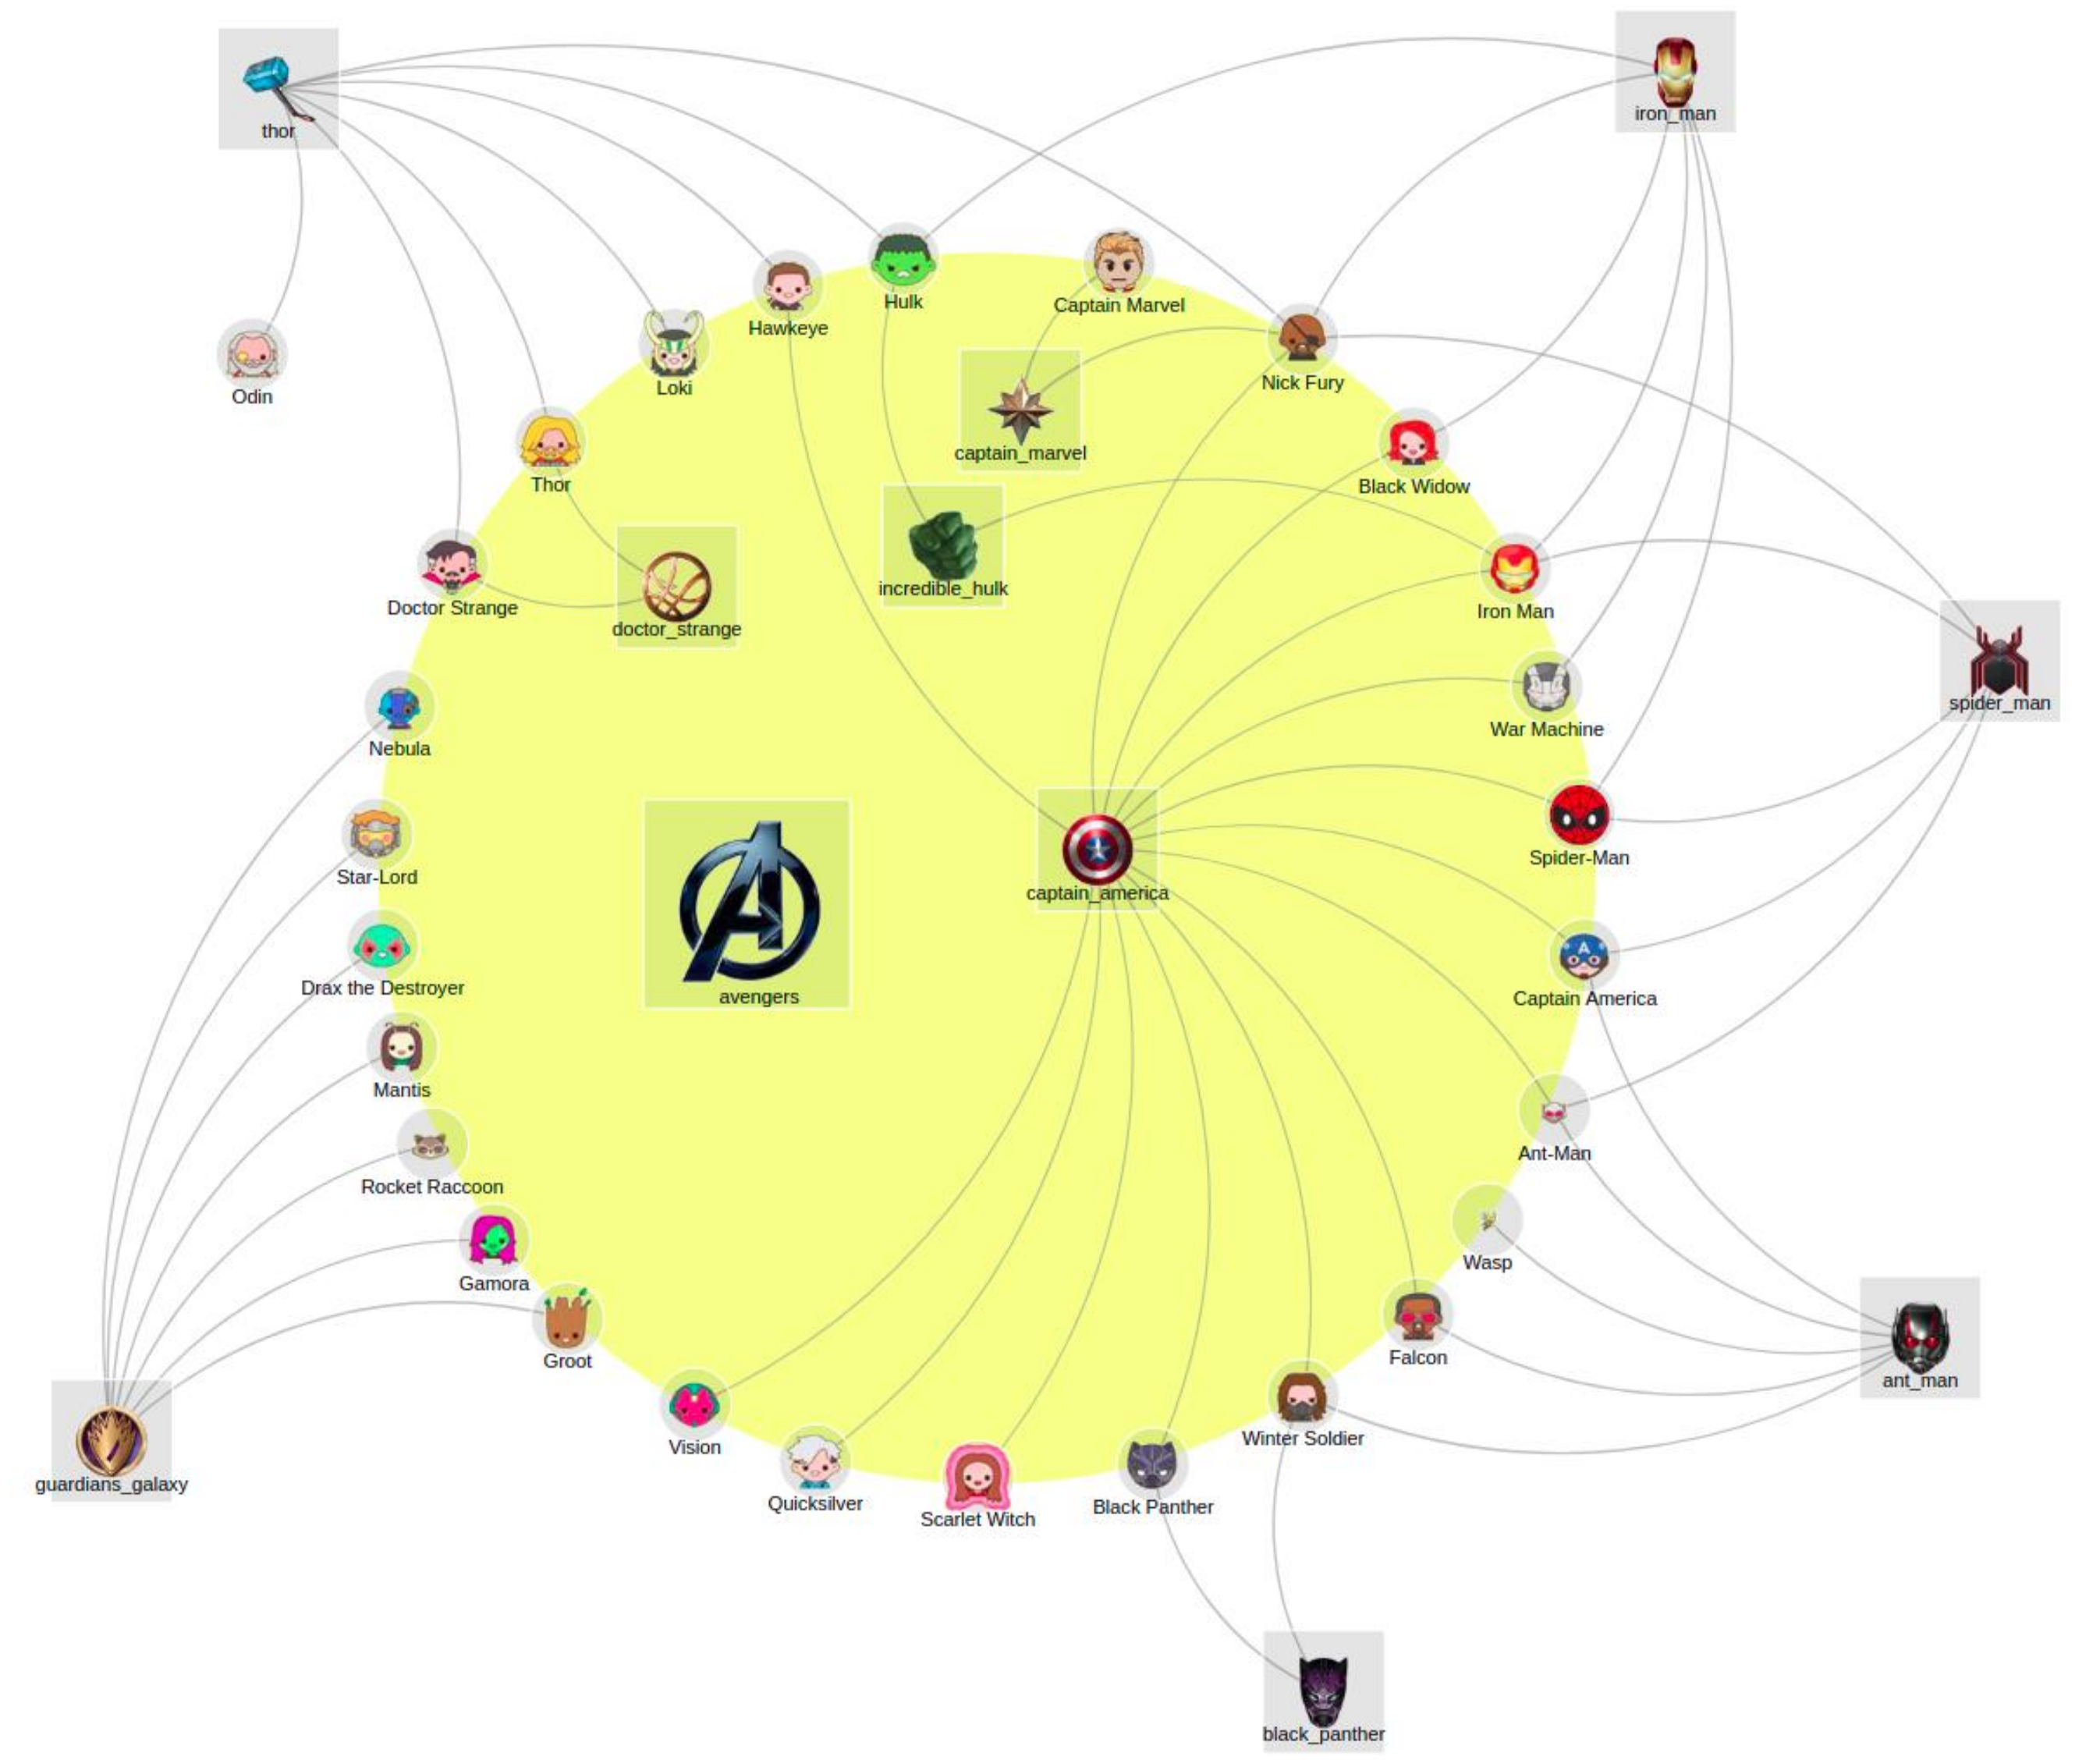

# The Marvel Cinematic Universe

Amyra Meidiana, Marnijati Torkel, James Wood, Ereina Gomez, Peter Eades, Seokhee Hong

Information Visualisation Research Group

Movie-hero bipartite graph

Movie cluster-Hero bipartite graph (Avengers: yellow circle)

Aboriginal dot painting inspired visualisation of Movie cluster graph  
(Concentric circle: movie, Dot: Hero)

Aboriginal dot painting inspired visualisation of Movie cluster graph  
(Concentric circle: movie, Dot: Hero)

Aboriginal dot painting inspired visualisation of Movie cluster graph

Aboriginal dot painting inspired visualisation of Heroes