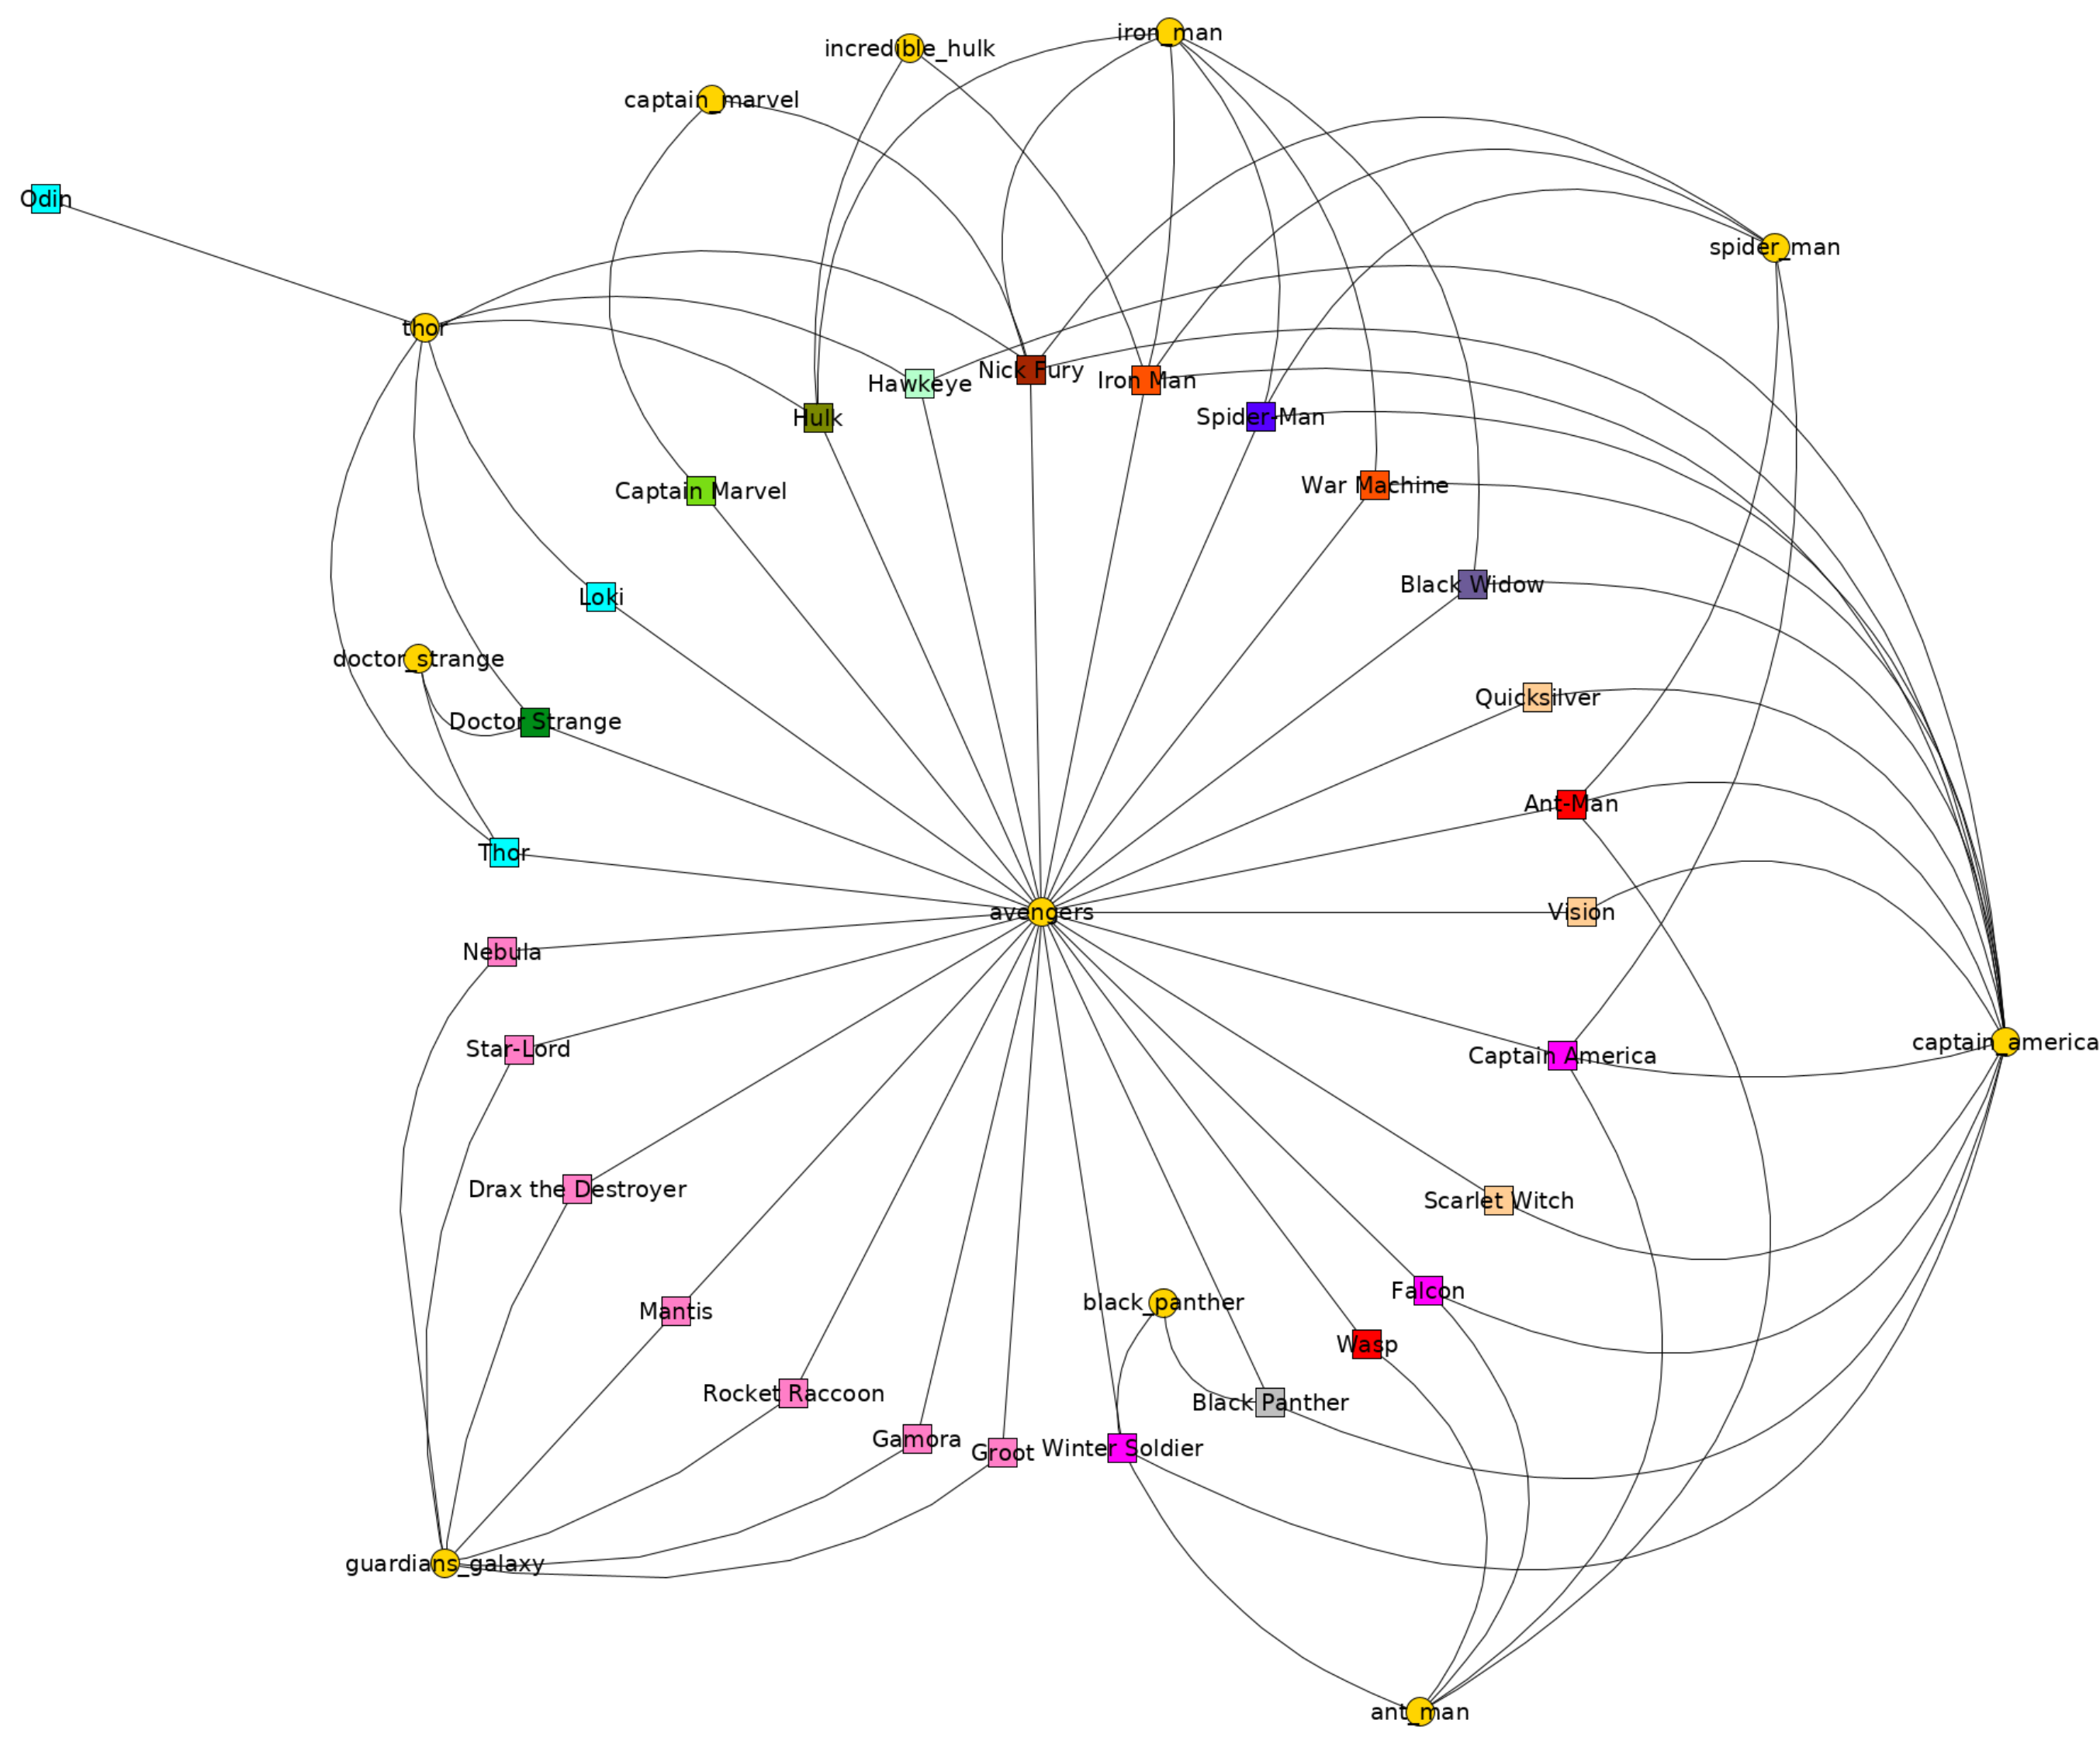

# The Marvel Cinematic Universe

Amyra Meidiana, Marnijati Torkel, James Wood, Ereina Gomez, Peter Eades, Seokhee Hong

Information Visualisation Research Group

Movie-hero bipartite graph

Movie cluster-Hero bipartite graph (Avengers: yellow circle)

Aboriginal dot painting inspired visualisation of Movie cluster graph  
(Concentric circle: movie, Dot: Hero)

Aboriginal dot painting inspired visualisation of Movie cluster graph  
(Concentric circle: movie, Dot: Hero)

Aboriginal dot painting inspired visualisation of Movie cluster graph

Aboriginal dot painting inspired visualisation of Heroes